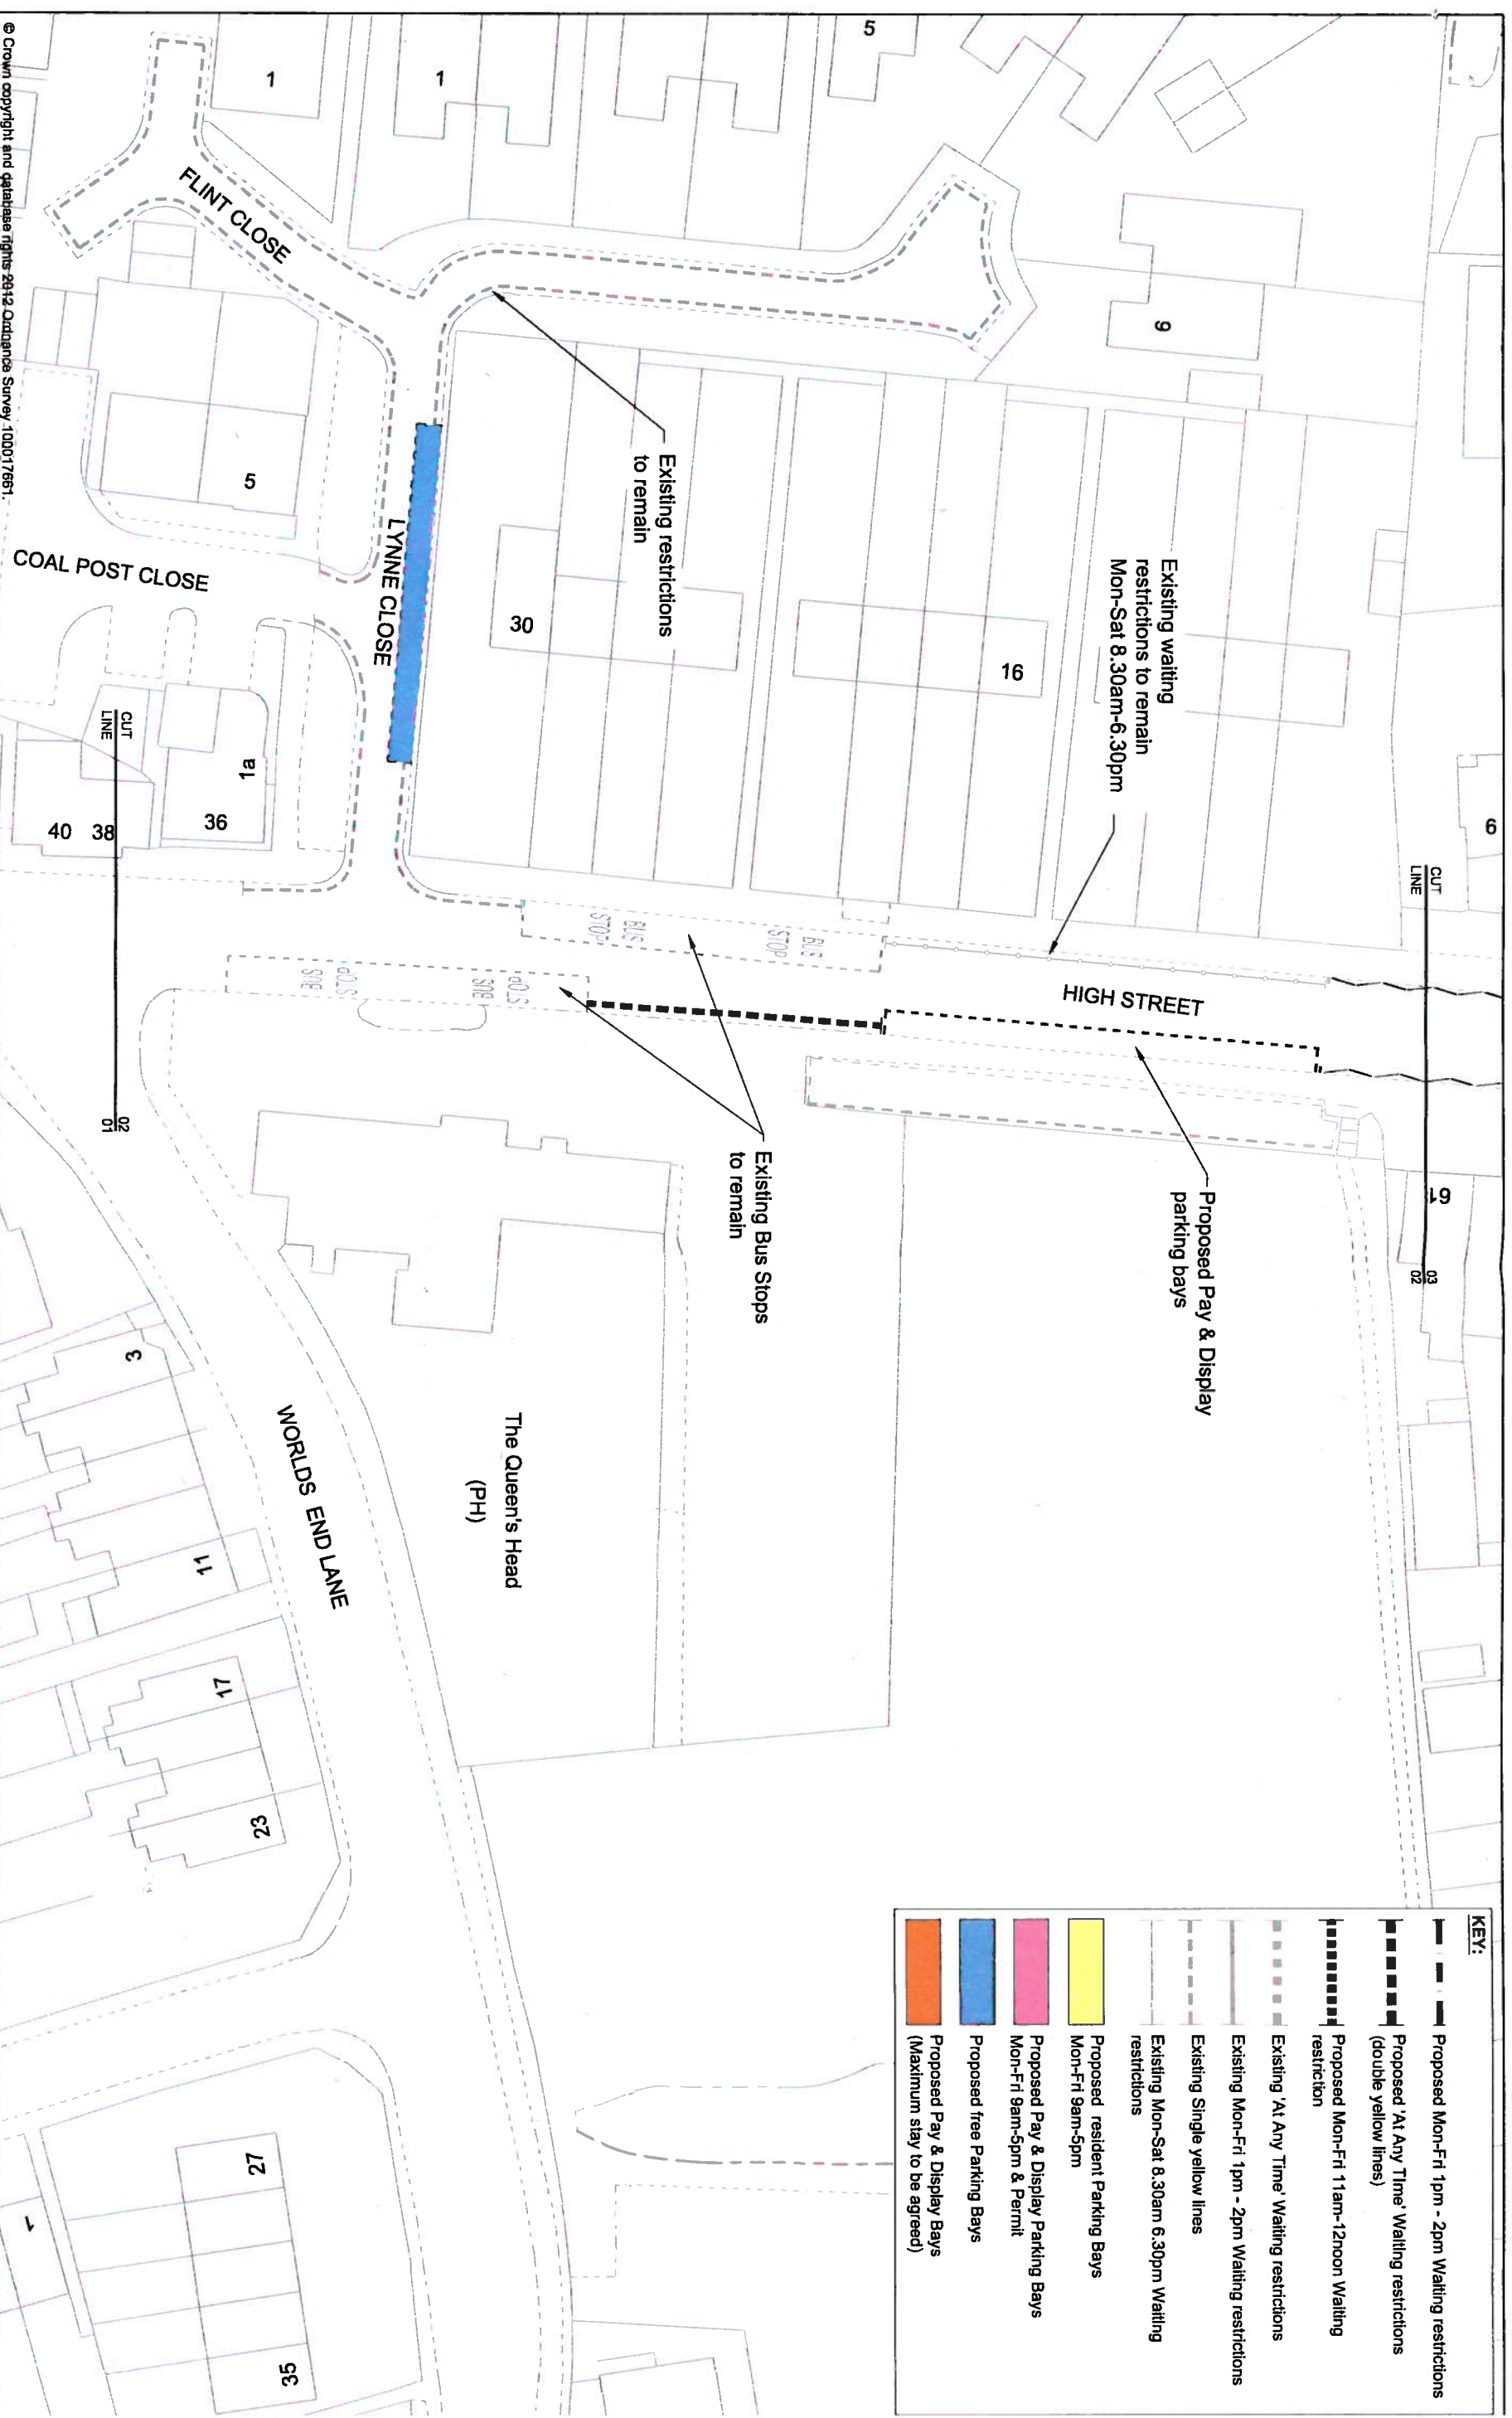

KEY:

	Proposed Mon-Fri 1pm - 2pm Waiting restrictions
	Proposed At Any Time Waiting restrictions (double yellow lines)
	Proposed Mon-Fri 11am-12noon Waiting restriction
	Existing At Any Time Waiting restrictions
	Existing Mon-Fri 1pm - 2pm Waiting restrictions
	Existing Single yellow lines
	Existing Mon-Sat 8.30am-6.30pm Waiting restrictions
	Proposed resident Parking Bays Mon-Fri 9am-5pm
	Proposed Pay & Display Parking Bays Mon-Fri 9am-5pm & Permit
	Proposed free Parking Bays
	Proposed Pay & Display Bays (Maximum stay to be agreed)

© Crown copyright and database rights 2012 Ordnance Survey 100017661.

Nigel Davies Director of Environmental Services		Scale @ A3 1:500	Date 01/02/2012	Checked P.N.	By J.J.	Drawing Number 11033-01-2	Revision	Rev	Date	Description
Job GREEN STREET GREEN PARKING SCHEME						Title PROPOSED PARKING RESTRICTIONS SHEET 2 OF 10				